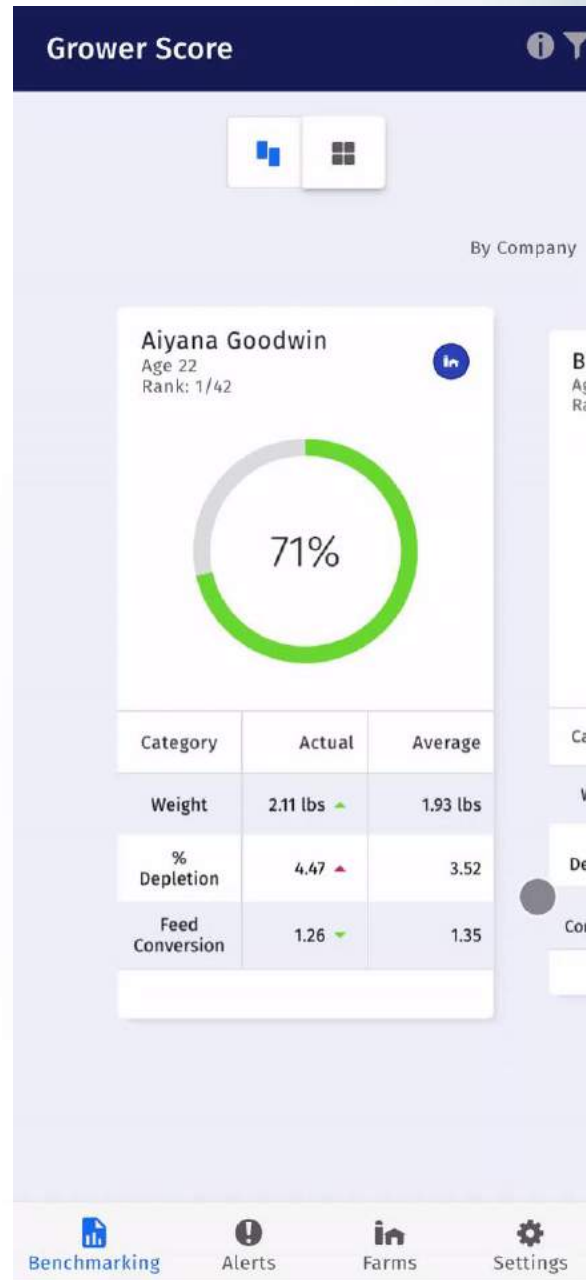

Present

Benchmark performance
by company or past flocks

September 20th-22nd, 2022
MTech Users Conference