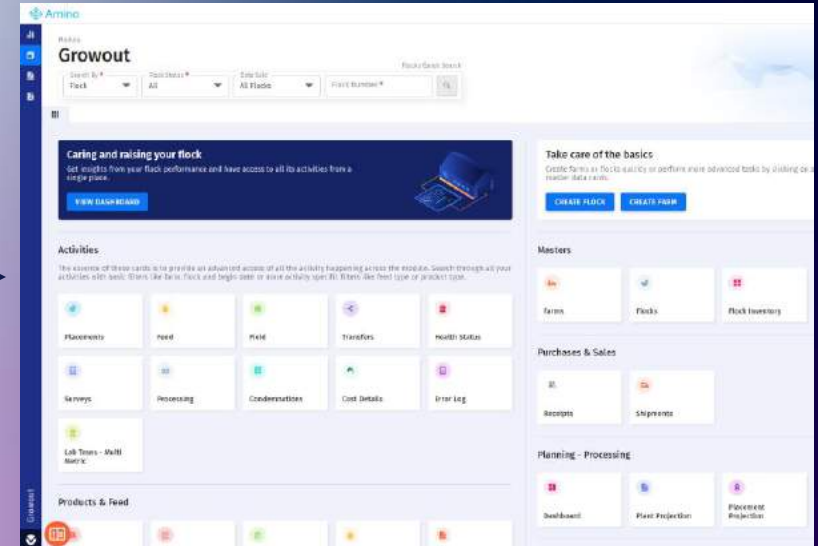

Past

September 20th-22nd, 2022
MTech Users Conference