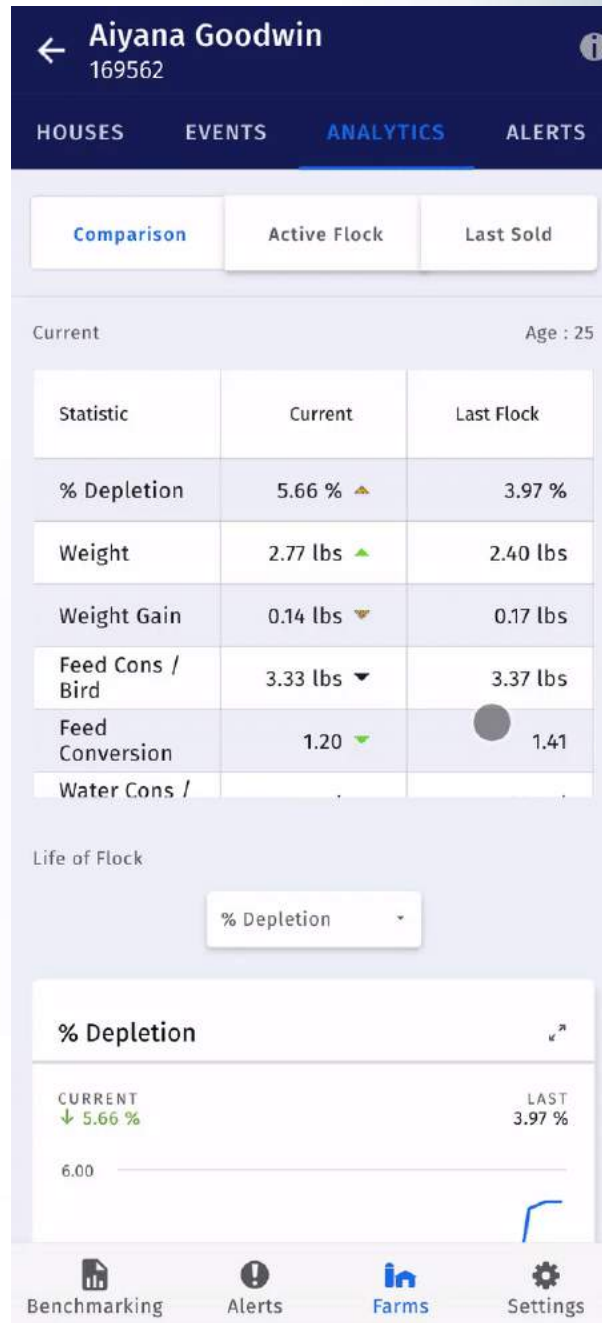

Present

Compare your current and past flock statistics to gauge performance

September 20th-22nd, 2022
MTech Users Conference