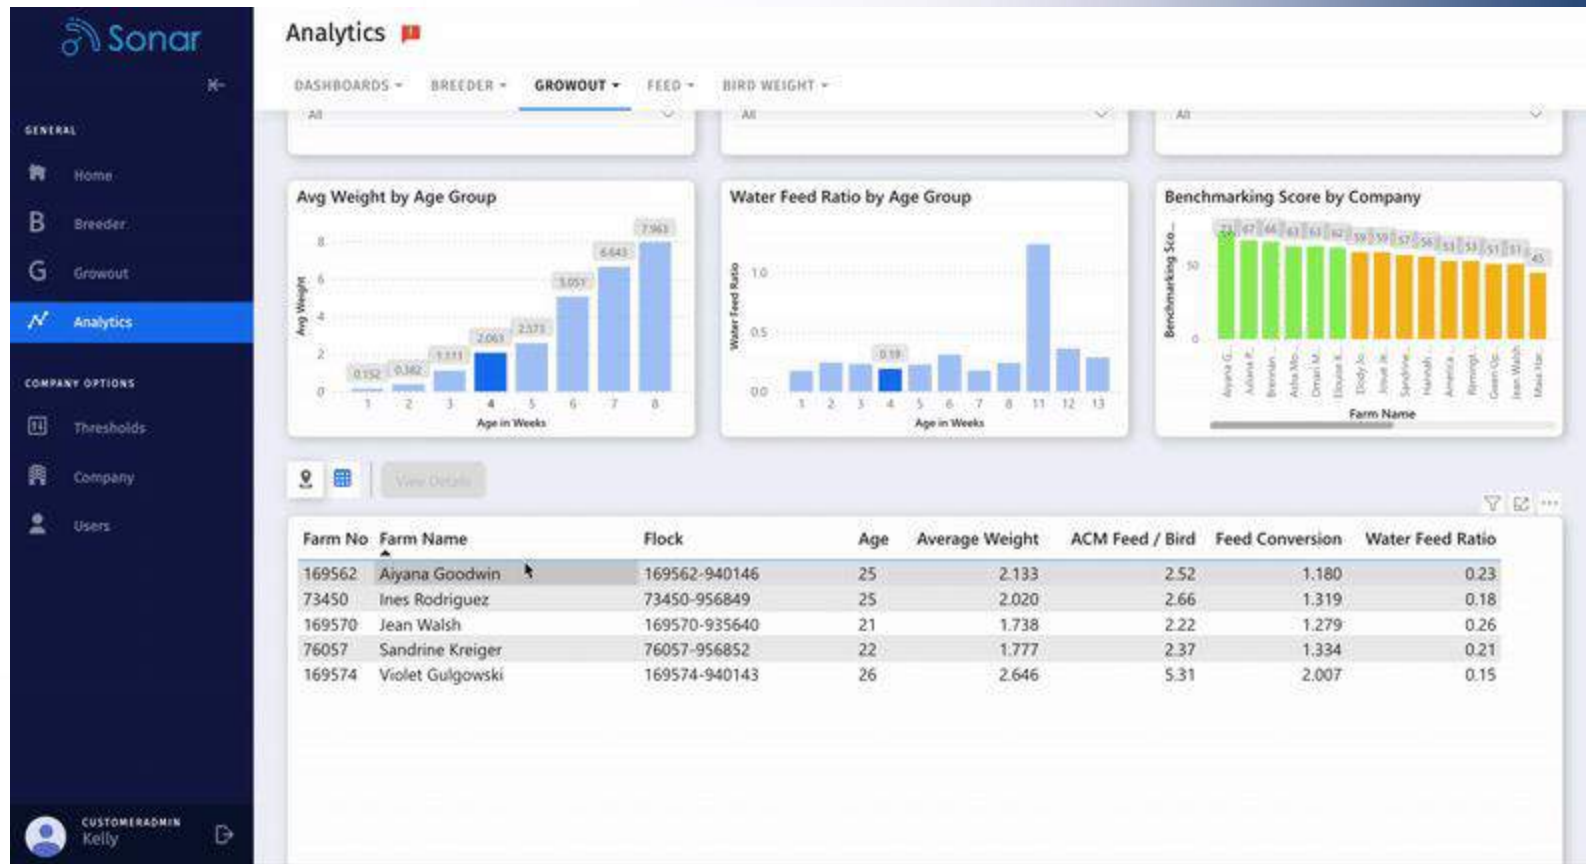

Present

All your data at your fingertips for deep analysis

September 20th-22nd, 2022
Tech Users Conference